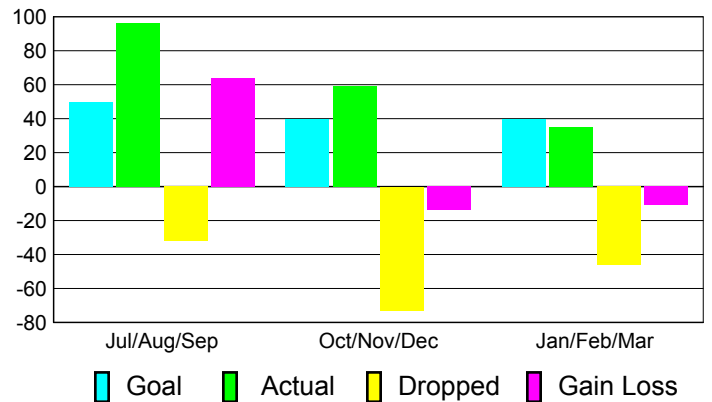

Membership Results 2010-2011

Goal, New, Dropped, Gain/Loss

Comparison of Membership Gain/Loss

Current Year Compared to the Previous Year