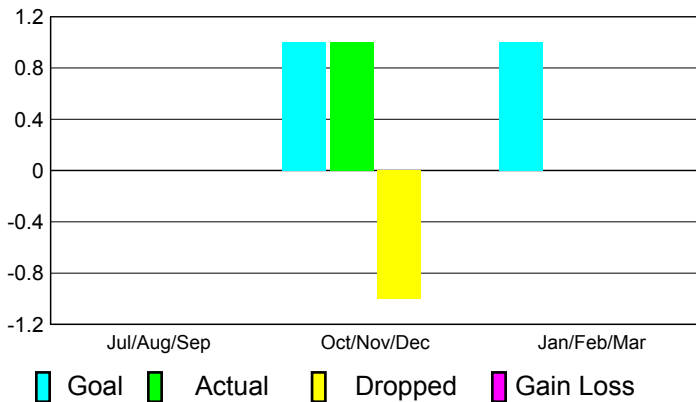

2010-2011 GMT Reports for District (or Undistricted) **District 308 B2**

GMT: **Doctor DATUK K NAGARATN**. Location: **MALAYSIA**

GMT CA: **5**

CLUBS

**Club Results
2010-2011**

**Clubs
2009-2010**

Month	New Club Goal	Actual New Clubs	Actual Dropped Clubs	Gain/Loss of Clubs	Gain/Loss of Clubs
Jul/Aug/Sep	0	0	0	0	0
Oct/Nov/Dec	1	1	-1	0	0
Jan/Feb/Mar	1	0	0	0	-1
Totals	2	1	-1	0	-1

Club Results 2010-2011

Goal, New, Dropped, Gain/Loss

Comparison of Club Gain/Loss

Current Year Compared to the Previous Year

YTD Status Quo Clubs 2010-2011

Status Quo Clubs Compared to Status Quo Members

MEMBERSHIP