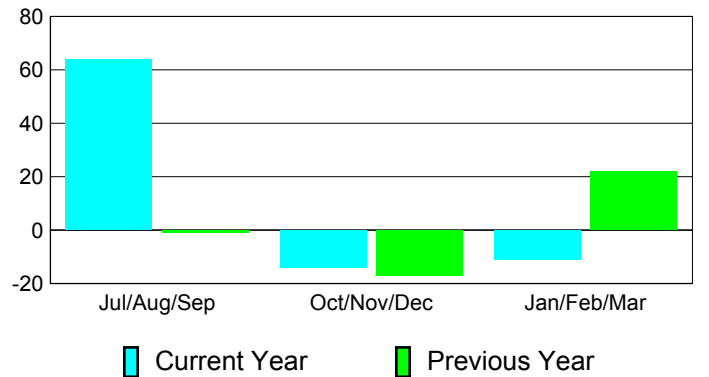

**Membership Results
2010-2011**

**Membership
2009-2010**

Month	Net Memb Goal	Actual New Memb	Actual Dropped Memb	Gain/Loss of Memb	Gain/Loss of Memb
Jul/Aug/Sep	50	96	-32	64	-1
Oct/Nov/Dec	40	59	-73	-14	-17
Jan/Feb/Mar	40	35	-46	-11	22
Totals	130	190	-151	39	4

Membership Results 2010-2011

Goal, New, Dropped, Gain/Loss

Comparison of Membership Gain/Loss

Current Year Compared to the Previous Year

Gender Comparison 2010-2011

Male

Female